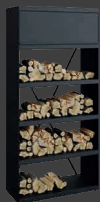

**OFYR
BUTCHER
BLOCK
STORAGE
90**

**OFYR
BUTCHER BLOCK
STORAGE CORTEN 90**
● TEAK WOOD
○ CERAMIC DARK GREY

**OFYR
BUTCHER BLOCK
STORAGE BLACK 90**
● TEAK WOOD
○ CERAMIC DARK GREY

**OFYR
WOOD
STORAGE
DRESSOIR**

**OFYR
WOOD STORAGE
DRESSOIR CORTEN**
● TEAK WOOD

**OFYR
WOOD STORAGE
DRESSOIR BLACK**
● TEAK WOOD

OFYR WOOD STORAGE

OFYR
WOOD STORAGE
CORTEN 100

OFYR
WOOD STORAGE
CORTEN 200

OFYR
WOOD STORAGE
CORTEN 300

OFYR
WOOD STORAGE
BLACK 100

OFYR
WOOD STORAGE
BLACK 200

OFYR BENCHES

**OFYR
HERB GARDEN BENCH**
CORTEN
TEAK WOOD

**OFYR
GARDEN BENCH**
CORTEN
TEAK WOOD

**OFYR
HERB GARDEN BENCH**
BLACK
TEAK WOOD

**OFYR
GARDEN BENCH**
BLACK
TEAK WOOD

OFYR SNUFFERS & COVERS